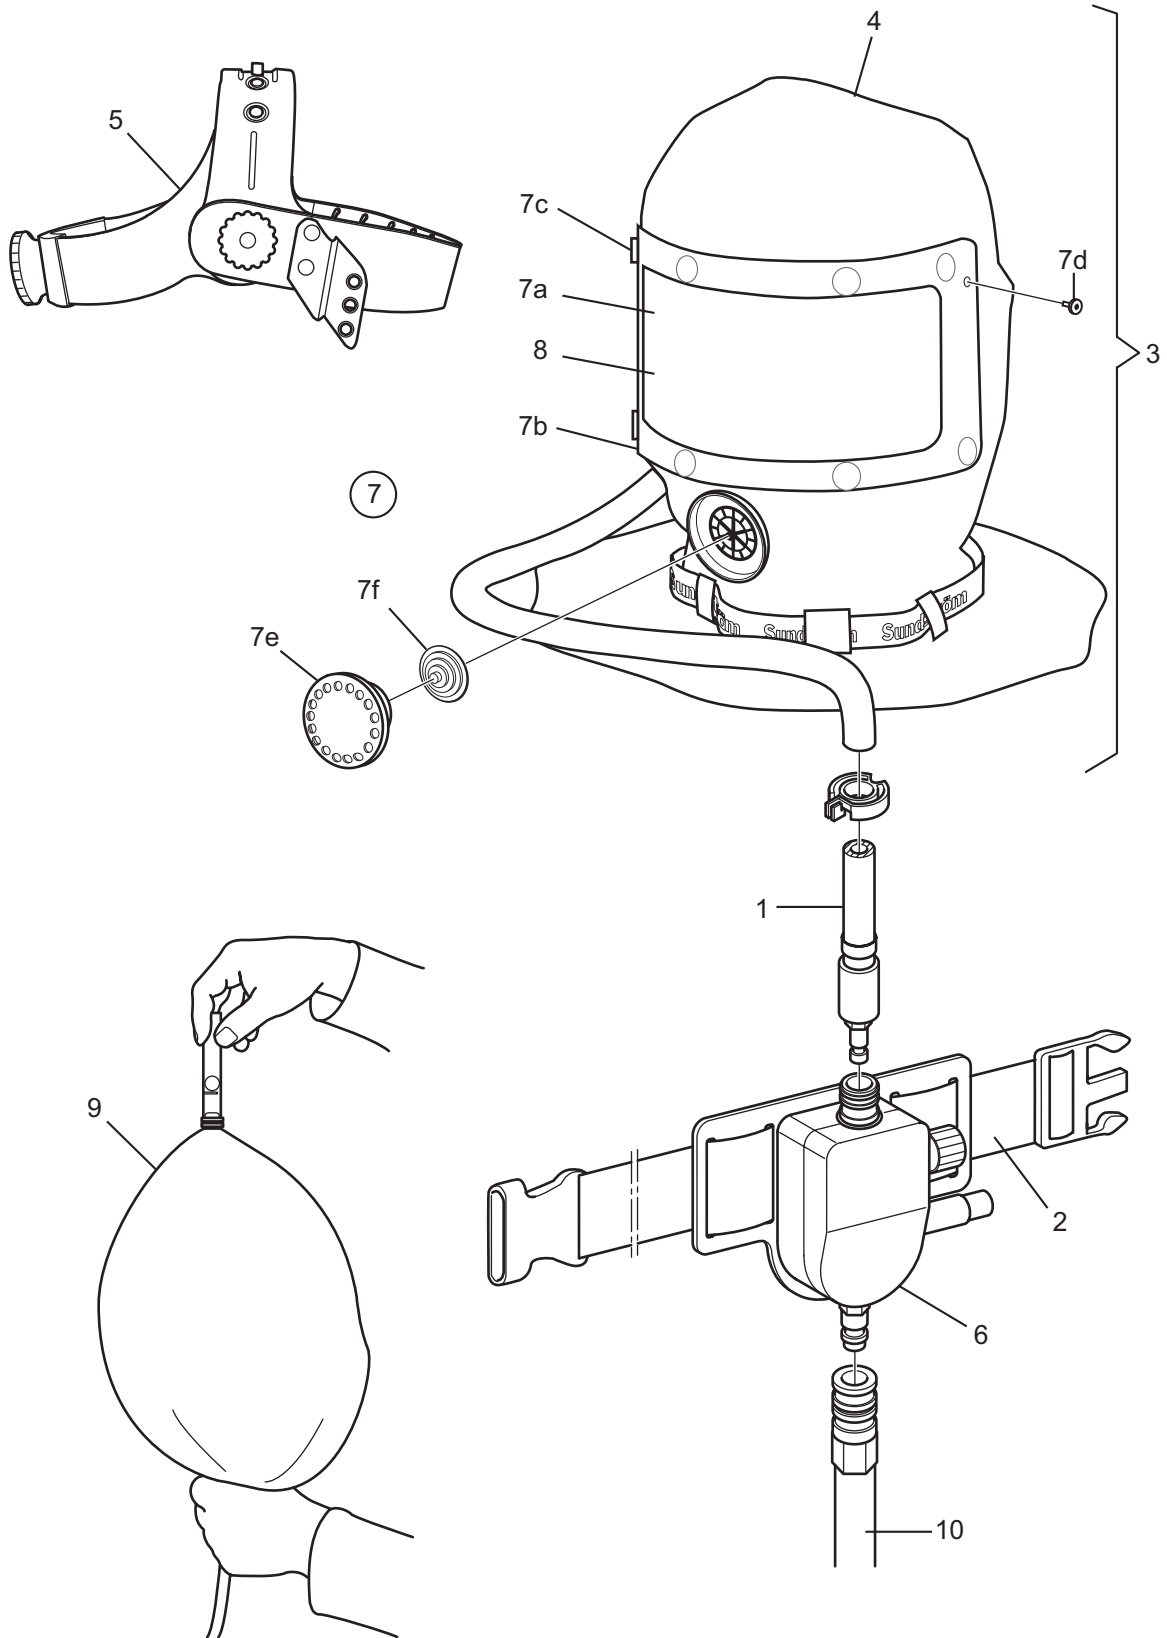

SR 63

EN

Spare parts / Accessories

No.	Description	Ordering No.
1.	Breathing hose	R03-0311
2.	Belt	R03-1510
3.	Hood excl. control valvel	R03-0314
4.	Hood, bare	R03-0305
5.	Head harness	R03-0322
6.	Control valve SR 348	R03-0317
7.	Repair kit	R03-0308
7a.	Visor	R03-0306
7b.	Frame	-
7c.	Rubber stud (8 pcs)	R03-0112
7d.	Screw (2 pcs)	-
7e.	Protective cap	-
7f.	Membrane	-
8.	Protective film	R03-0105
9.	Flow meter	R03-0346
10.	SR 358 Plastic hose 5/10/15/20/25/30 m	-
	SR 359 Rubber hose 5/10/15/20/25/30 m	-
	SR 360 Spiral hose 2/4/6/8 m	-