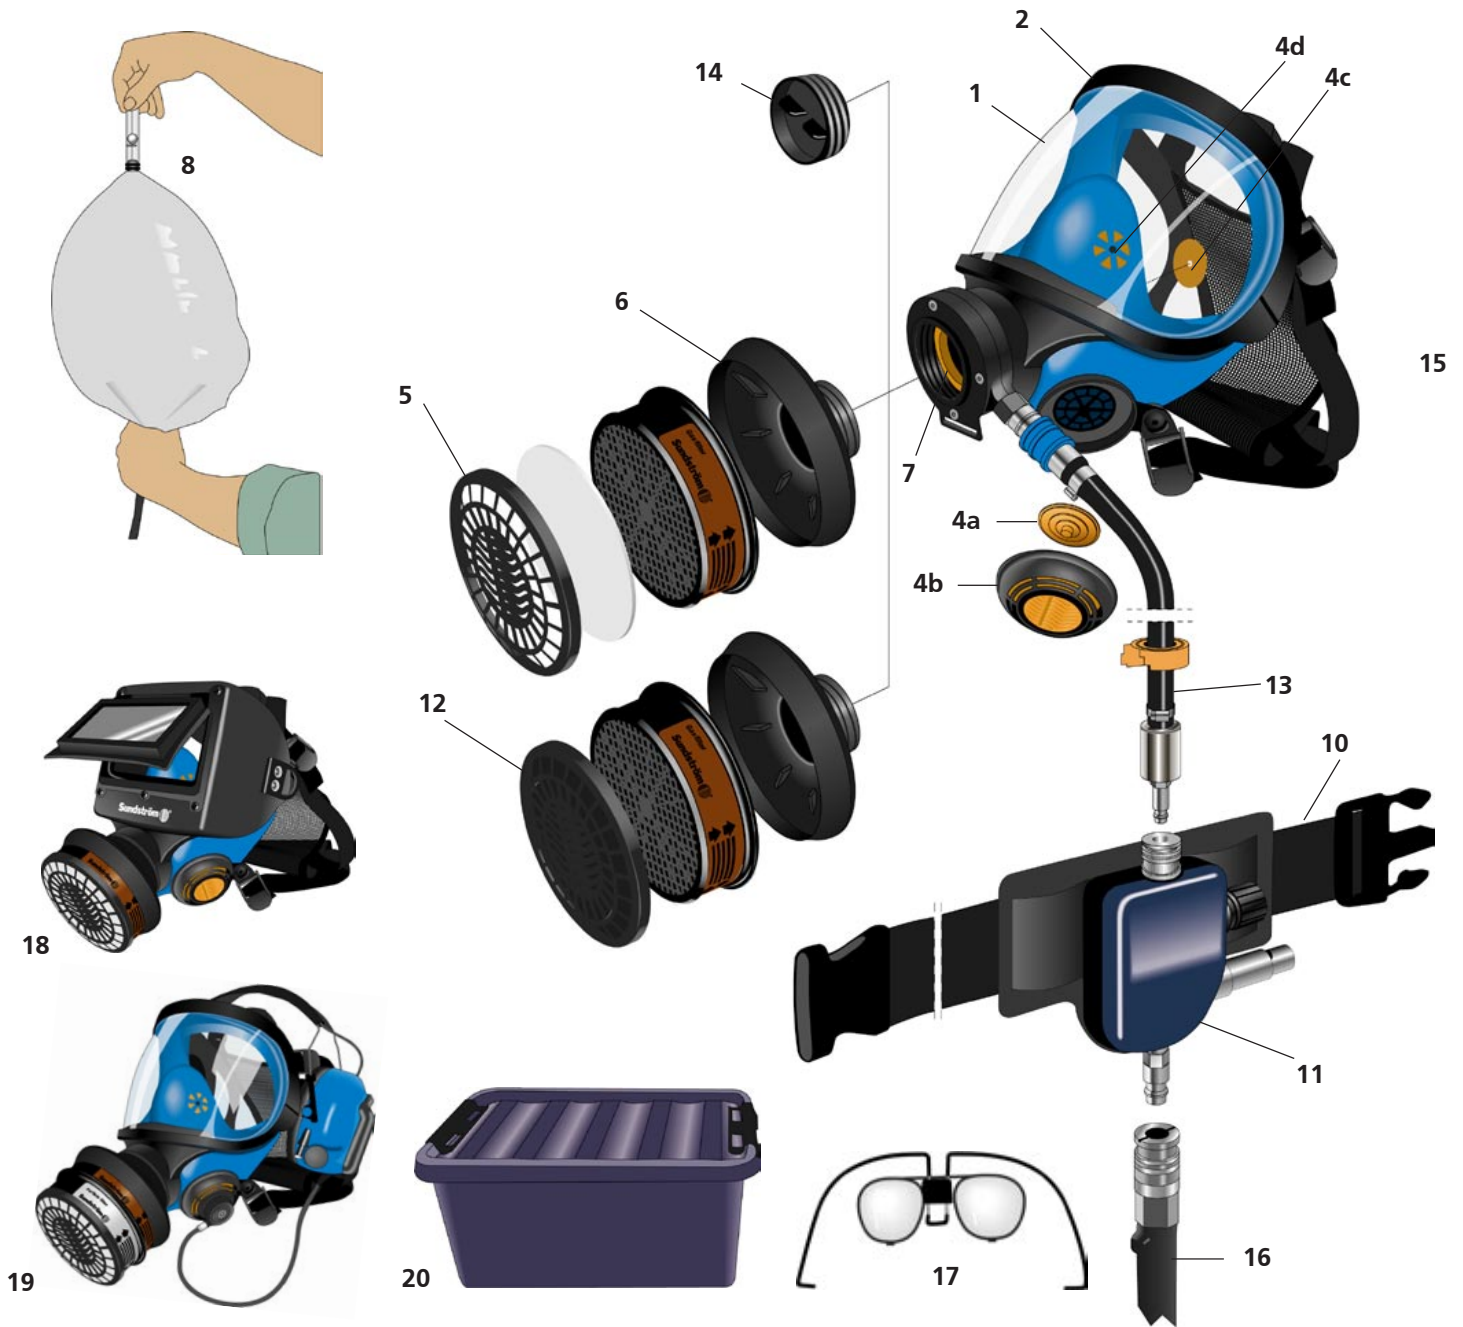

SR 200 Airline

Spare parts and accessories

No	Part	Ordering No			
1.	Visor, polycarbonate	R01-1201	10.	Belt	R03-1510
	Visor, laminated glass	T01-1203	11.	SR 350 Control valve, Airline A	R03-1001
1.	Peel-offs, SR 343 for PC-visor	T01-1204	11.	SR 347 Control valve, Airline B	R03-1002
	Peel-offs, SR 353 for glass visor	T01-1205	12.	Sealing cover	R03-1406
2.	Upper frame half	R01-1202	13.	Breathing hose, Airline A	R03-1003
3.	Head harness, fabric	R01-1203	13.	Breathing hose, Airline B	R03-1004
	Head harness, rubber	T01-1215	14.	Sealing plug	R03-1005
	Set of membranes	R01-1204	15.	Airline A. without control valve and hose	R03-1006
	4a) Exhalation 2x	-	15.	Airline B. without control valve and hose	R03-1007
	4b) Valve cover 2x	-	16.	SR 358 Plastic hose 5/10/15/20 m	-
	4c) Inhalation 3x	-	16.	SR 359 Rubber hose 5/10/15/20 m	-
	4d) Dowel 2x	-	16.	SR 360 Spiral hose 2/4/6/8 m	-
5.	Pre-filter holder	R01-0604	17.	SR 341 Spectacle frame	T01-1201
6.	Filter adapter 280-3	H09-0212	18.	SR 84 Welding Cassette	T01-1212
7.	Seal	R01-1205	19.	SR 342 Microphone	T01-1213
8.	Flow meter	R03-0346	20.	SR 344 Storage box	T01-1214
9.	Carrier strap	R01-1206		SR 5226 Cleaning wipes, box of 50	H09-0401