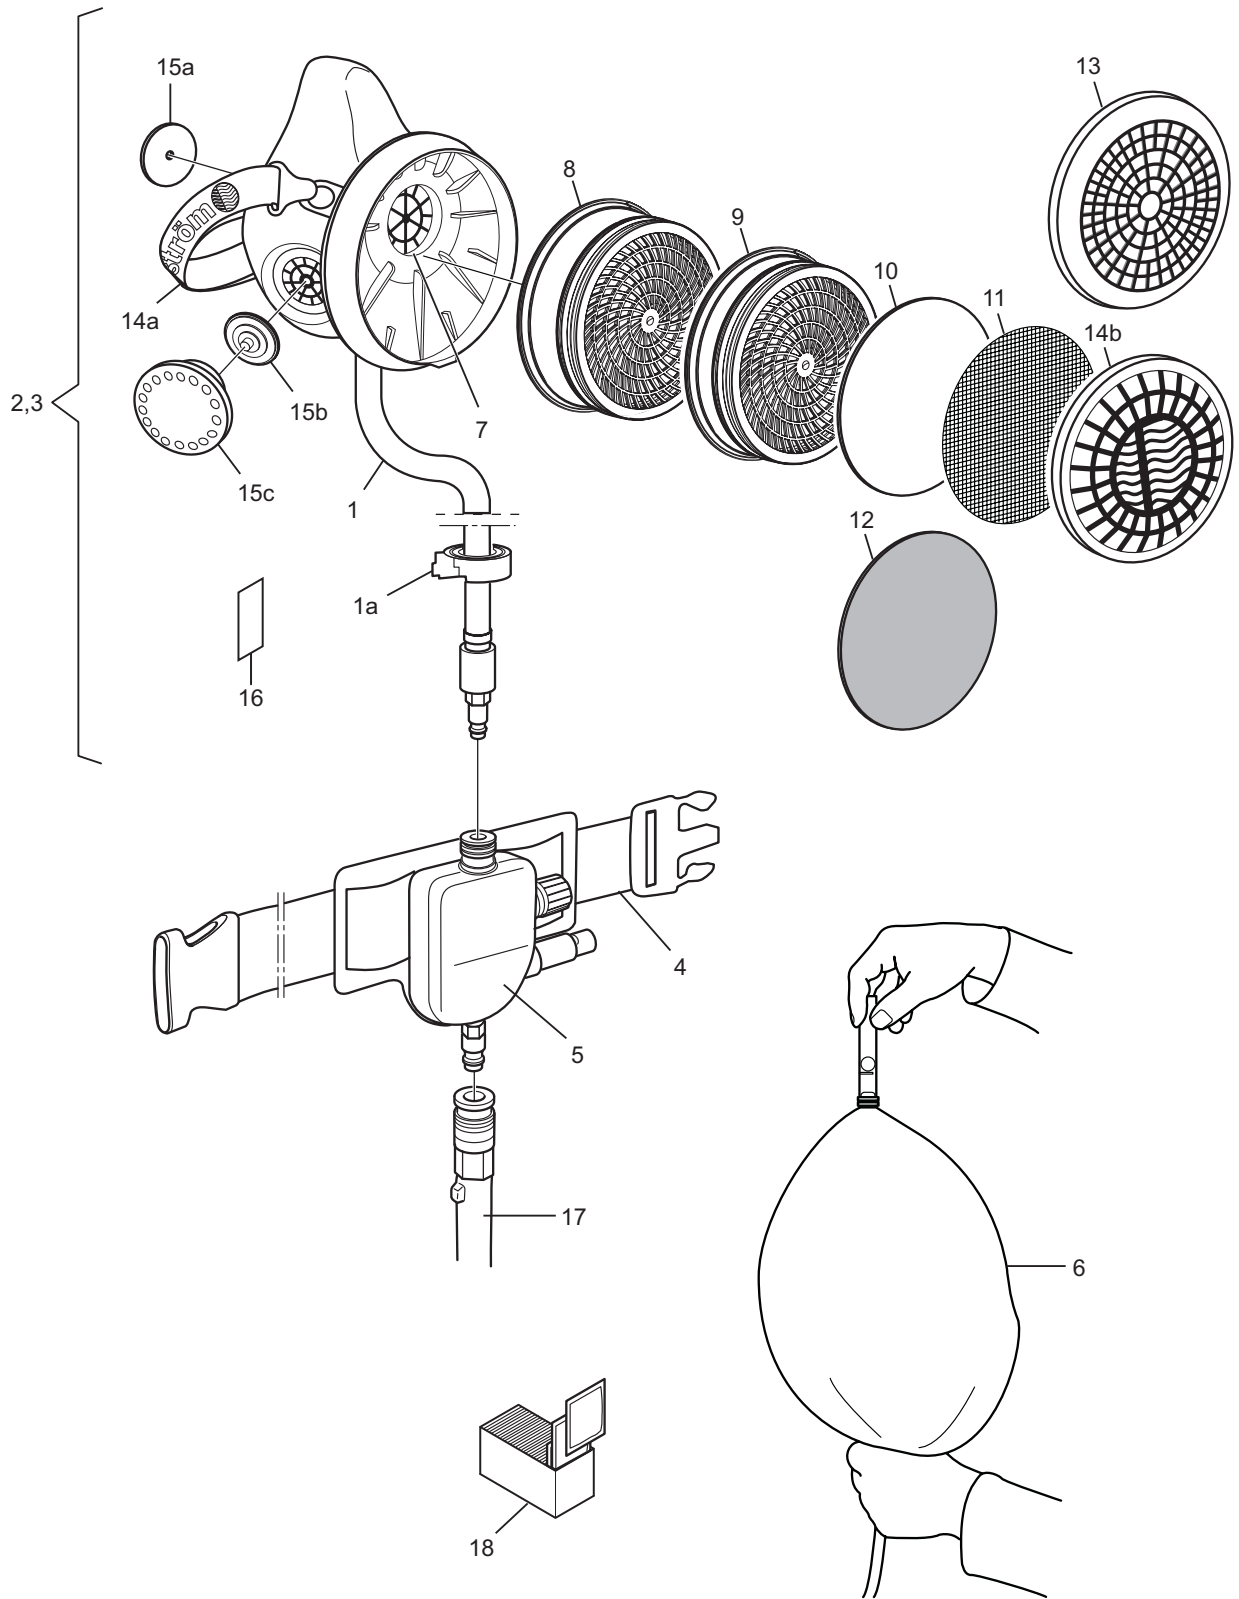

SR 90 Airline

Spare parts / Accessories

No.	Description	Ordering No.
1.	Breathing hose	R03-1534
1a.	Retaining clip	-
2.	SR 90 S/M facepiece with hose	R03-1530
3.	SR 90 M/L facepiece with hose	R03-1531
4.	Belt	R03-1510
5.	Control valve SR 347	R03-1535
6.	Flow meter SR 356	R03-0346
7.	Silencer	R03-1405
8.	Gas filter (SR 217 A1, SR 218 A2, SR 315 ABE1, SR 294 ABE2, SR 297 ABEK1, SR 298 AX, SR 316 K1, SR 295 K2, SR 299-2 ABEK-Hg-P3R)	-
9.	Particle filter SR 510 P3 R	H02-1312
10.	Pre-filter SR 221	H02-0312
11.	Steel net disc SR 336	T01-2001
12.	Test disc SR 322	R01-0303
13.	Sealing cover SR 367	R03-1406
	Service kit	R01-2202
14a.	Head harness SR 363	R01-2001
14b.	Pre-filter holder SR 5153	R01-0604
	Set of membranes	R01-2201
	Set of membranes	R01-2201
15a.	Inhalation membrane 1x	-
15b.	Exhalation membrane 2x	-
15c.	Exhalation valve cover 2x	-
16.	Name label SR 368	R09-0101
17.	SR 358 Plastic hose 5/10/15/20/25/30 m	-
	SR 359 Rubber hose 5/10/15/20/25/30 m	-
	SR 360 Spiral hose 2/4/6/8 m	-
18.	Cleaning wipes SR 5226. 50/box	H09-0401