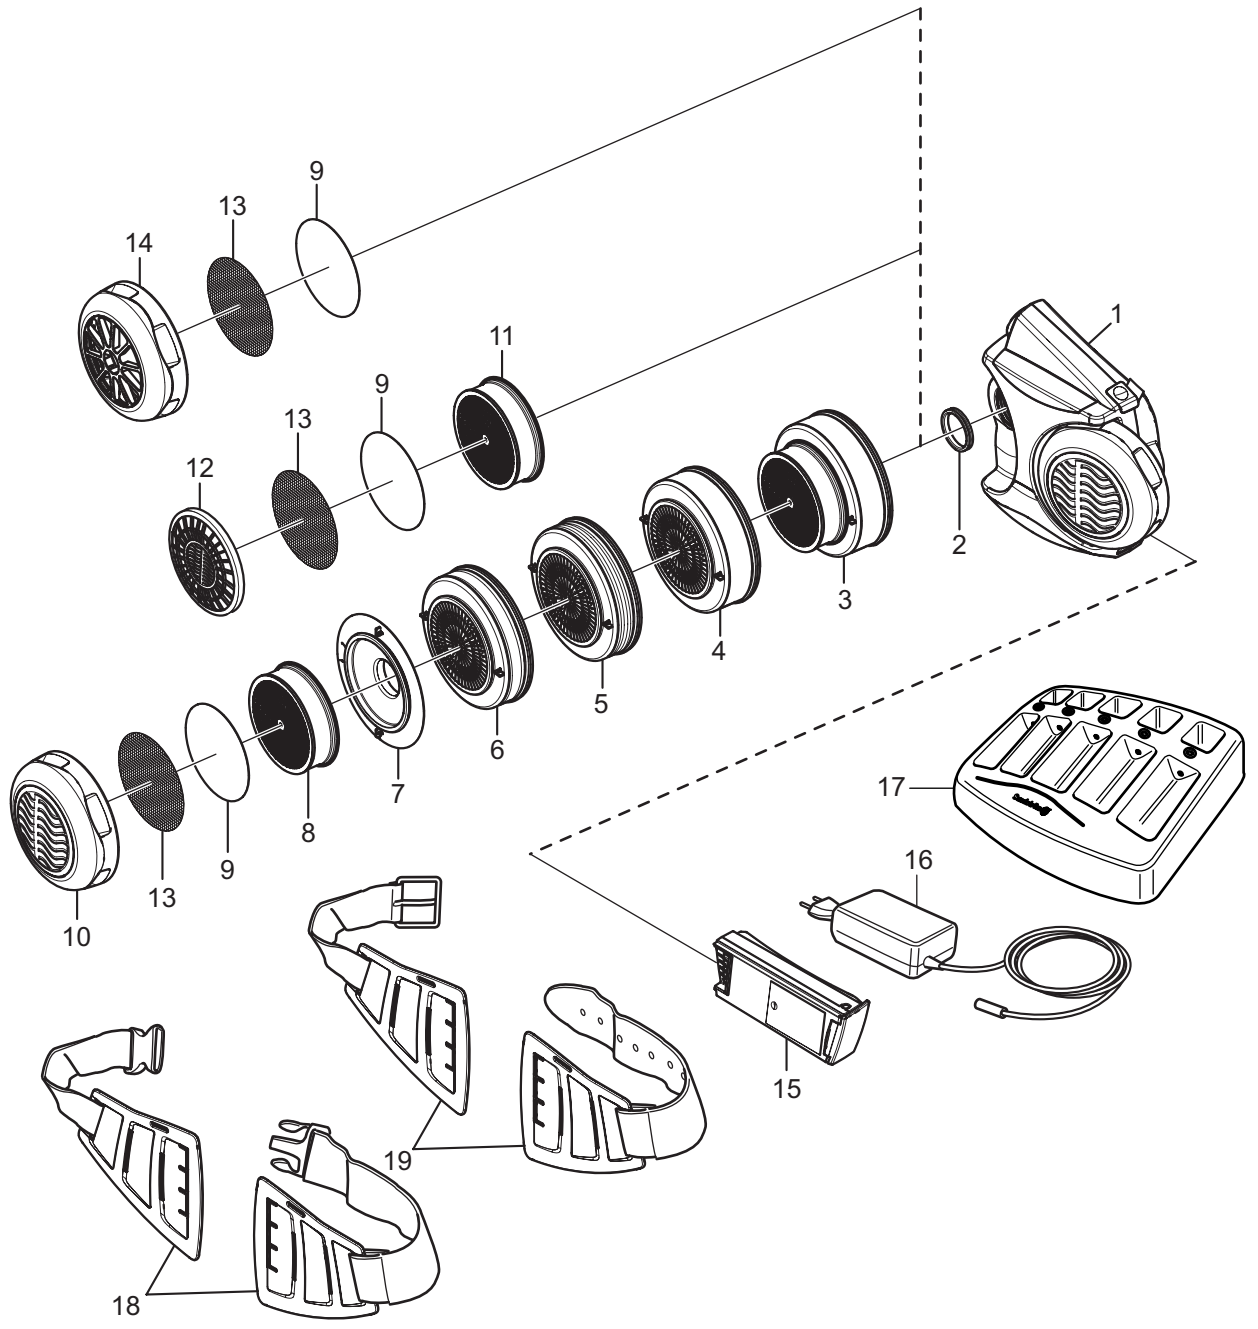

SR 500

Spare parts / Accessories

No.	Description	Ordering No.
1.	Fan unit SR 500, bare	R06-0110
2.	Gasket	R06-0107
3.	Combined filter A1BE2K1-Hg-P3 R, SR 599	H02-7312
4.	Gas filter A1BE2K1, SR 597	H02-7212
5.	Gas filter ABE1, SR 515	H02-7112
6.	Gas filter A2, SR 518	H02-7012
7.	Filter adapter SR 511	R06-0105
8.	Particle filter P3 R, SR 510	H02-1312
9.	Pre-filter SR 221	H02-0312
10.	Pre-filter holder SR 512	R06-0106
11.	Particle filter P3 R, SR 710	H02-1512
12.	Pre-filter holder SR 5153	R01-0604
13.	Steel net disc SR 336	T01-2001
14.	Asbestos kit SR 509	T06-0105
15.	STD Standard battery, 2,2 Ah HD Battery, 3,6 Ah	R06-0102 T06-0101
16.	Battery charger SR 513	R06-0103
17.	Charger stand SR 506 Charger and chargerstand SR 516	T06-0108 T06-0111
18.	Belt PES SR 508 Rubber belt SR 503	R06-0101 T06-0104
19.	Leather belt SR 504	T06-0103
20.	Flow meter SR 356	R03-0346
21.	Storage bag SR 505	T06-0102
22.	Splash cover SR 514	T06-0114
23.	Cleaning wipes 50/box	H09-0401