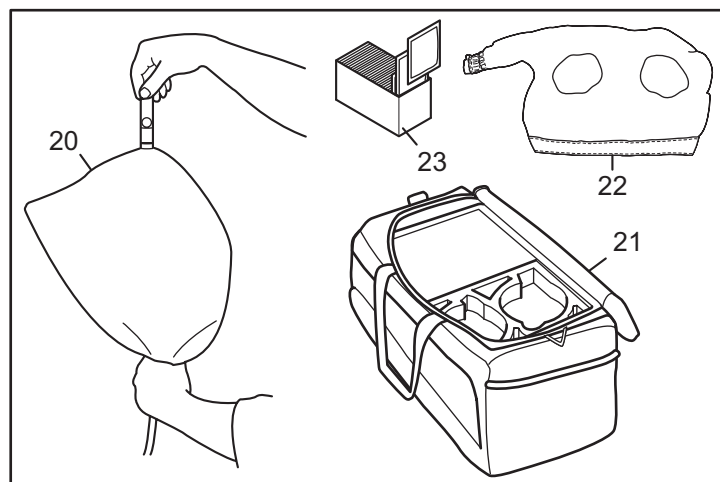

SR 500

Spare parts / Accessories

No.	Description	Ordering No.
1.	Fan unit SR 500, bare	R06-0110
2.	Gasket	R06-0107
3.	Combined filter A1BE2K1-Hg-P3 R, SR 599	H02-7312
4.	Gas filter A1BE2K1, SR 597	H02-7212
5.	Gas filter ABE1, SR 515	H02-7112
6.	Gas filter A2, SR 518	H02-7012
7.	Filter adapter SR 511	R06-0105
8.	Particle filter P3 R, SR 510	H02-1312
9.	Pre-filter SR 221	H02-0312
10.	Pre-filter holder SR 512	R06-0106
11.	Particle filter P3 R, SR 710	H02-1512
12.	Pre-filter holder SR 5153	R01-0604
13.	Steel net disc SR 336	T01-2001
14.	Asbestos kit SR 509	T06-0105
15.	STD Standard battery, 2,2 Ah HD Battery, 3,6 Ah	R06-0102 T06-0101
16.	Battery charger SR 513	R06-0103
17.	Charger stand SR 506 Charger and chargerstand SR 516	T06-0108 T06-0111
18.	Belt PES SR 508 Rubber belt SR 503	R06-0101 T06-0104
19.	Leather belt SR 504	T06-0103
20.	Flow meter SR 356	R03-0346
21.	Storage bag SR 505	T06-0102
22.	Splash cover SR 514	T06-0114
23.	Cleaning wipes 50/box	H09-0401