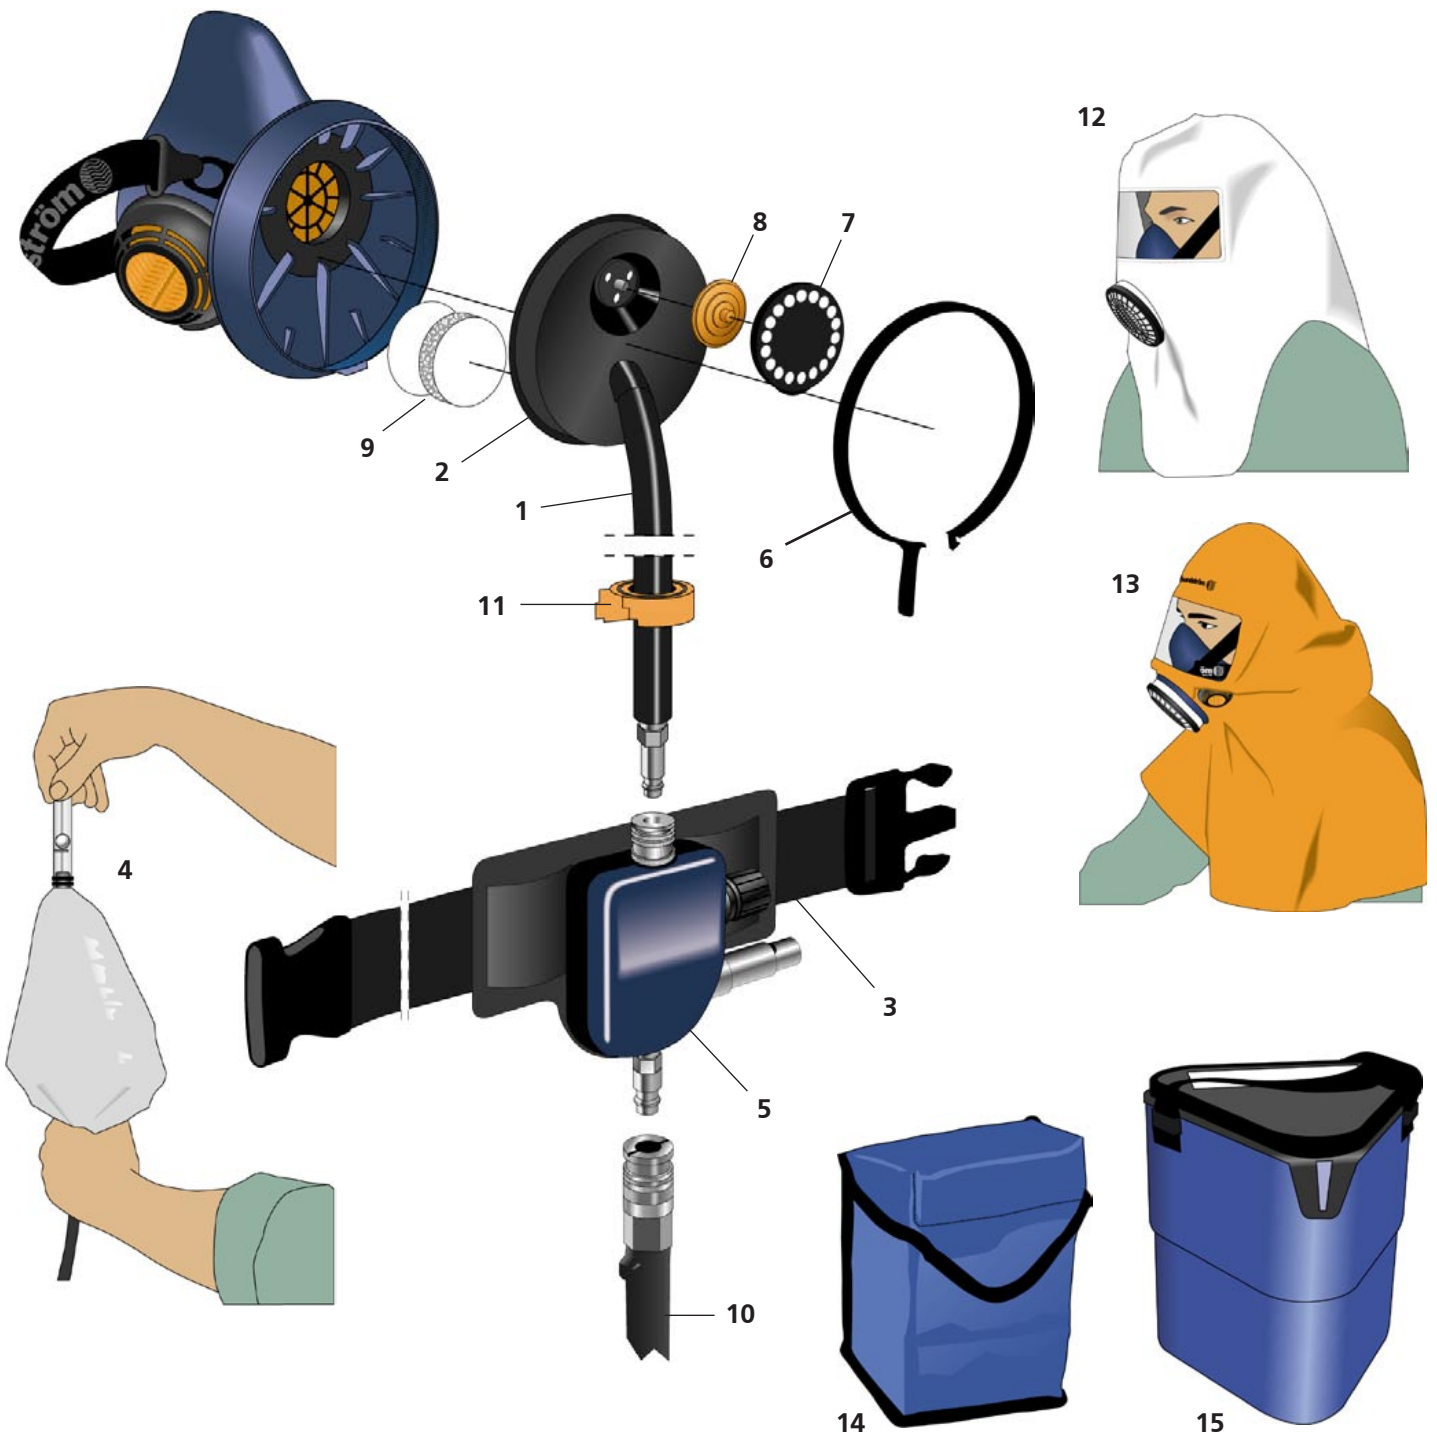

# SR 307 Compressed Air Attachment

## Spare parts and accessories

No	Part	Ordering No		
1.	Breathing hose	R03-1428		
2.	<b>Connection adapter</b>	<b>R03-1425</b>		
	1. Breathing hose	-		
	7. Protective cover	-	7. Protective cover	-
	8. Membrane	-	8. Membrane	-
	9. Silencer	-	9. Silencer	-
	11. Retaining clip	-		
3.	Belt	R03-1510		
4.	Flow meter	R03-0346		
5.	SR 347 Control valve	R03-1426		
	<b>Service kit</b>	<b>R03-1417</b>		
	6. Locking ring	-		
			10. SR 358 Plastic hose 5/10/15/20 m	-
			10. SR 359 Rubber hose 5/10/15/20 m	-
			10. SR 360 Spiral hose 2/4/6/8 m	-
			12. SR 64 Protective hood	H09-0301
			13. SR 345 Protective hood, short	H09-1012
			13. SR 346 Protective hood, long	H09-1112
			14. SR 339 Storage bag	H09-0112
			15. SR 230 Storage box	H09-3012
			SR 5226 Cleaning wipes, box of 50	H09-0401