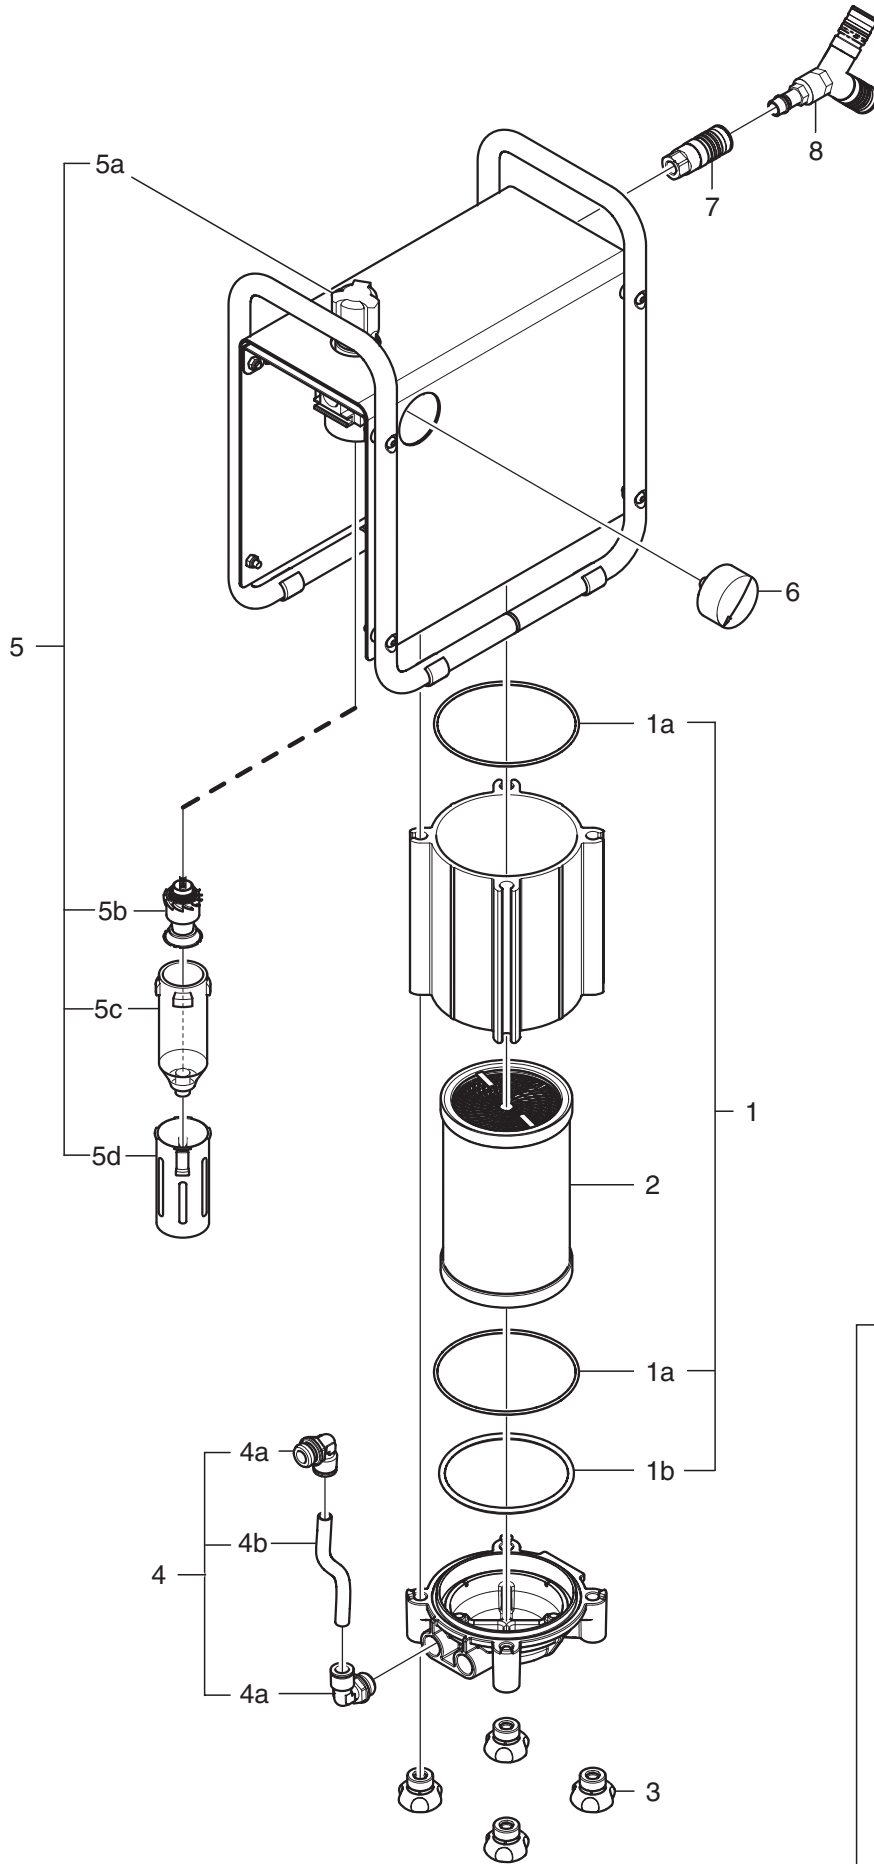

# SR 99/SR 99H

## Spare parts / Accessories

No.	Description	Ordering No.
1.	Set of seals for filter housing	R03-2604
1a.	O-ring	-
1b.	O-ring	-
2.	SR 292 Filter element	R03-2001
3.	Knob	R03-2607
4.	Hose with couplings	R03-2605
4a.	Hose	-
4b.	Coupling	-
5.	Regulator with pre-collector	R03-2601
5a.	Regulator	-
5b.	Pre-collector element	R03-2504
5c.	Drain bowl	R03-2503
5d.	Guard	R03-2502
6.	Pressure gauge	R03-2108
7.	Safety coupling female 1/2"	R03-2103
8.	Y coupling	R03-2127
	<b>SR 99H</b>	
9.	Hose with coupling	R03-2701
9a.	Hose	-
9b.	Coupling	-
10.	Hose green 0.5m	R03-2606