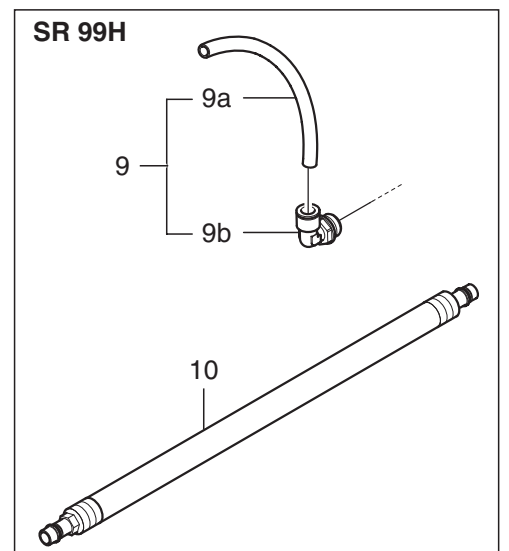

# SR 99/SR 99H

## Spare parts / Accessories

No.	Description	Ordering No.
1.	Set of seals for filter housing	R03-2604
1a.	O-ring	-
1b.	O-ring	-
2.	SR 292 Filter element	R03-2001
3.	Knob	R03-2607
4.	Hose with couplings	R03-2605
4a.	Hose	-
4b.	Coupling	-
5.	Regulator with pre-collector	R03-2601
5a.	Regulator	-
5b.	Pre-collector element	R03-2504
5c.	Drain bowl	R03-2503
5d.	Guard	R03-2502
6.	Pressure gauge	R03-2108
7.	Safety coupling female 1/2"	R03-2103
8.	Y coupling	R03-2127
	<b>SR 99H</b>	
9.	Hose with coupling	R03-2701
9a.	Hose	-
9b.	Coupling	-
10.	Hose green 0.5m	R03-2606